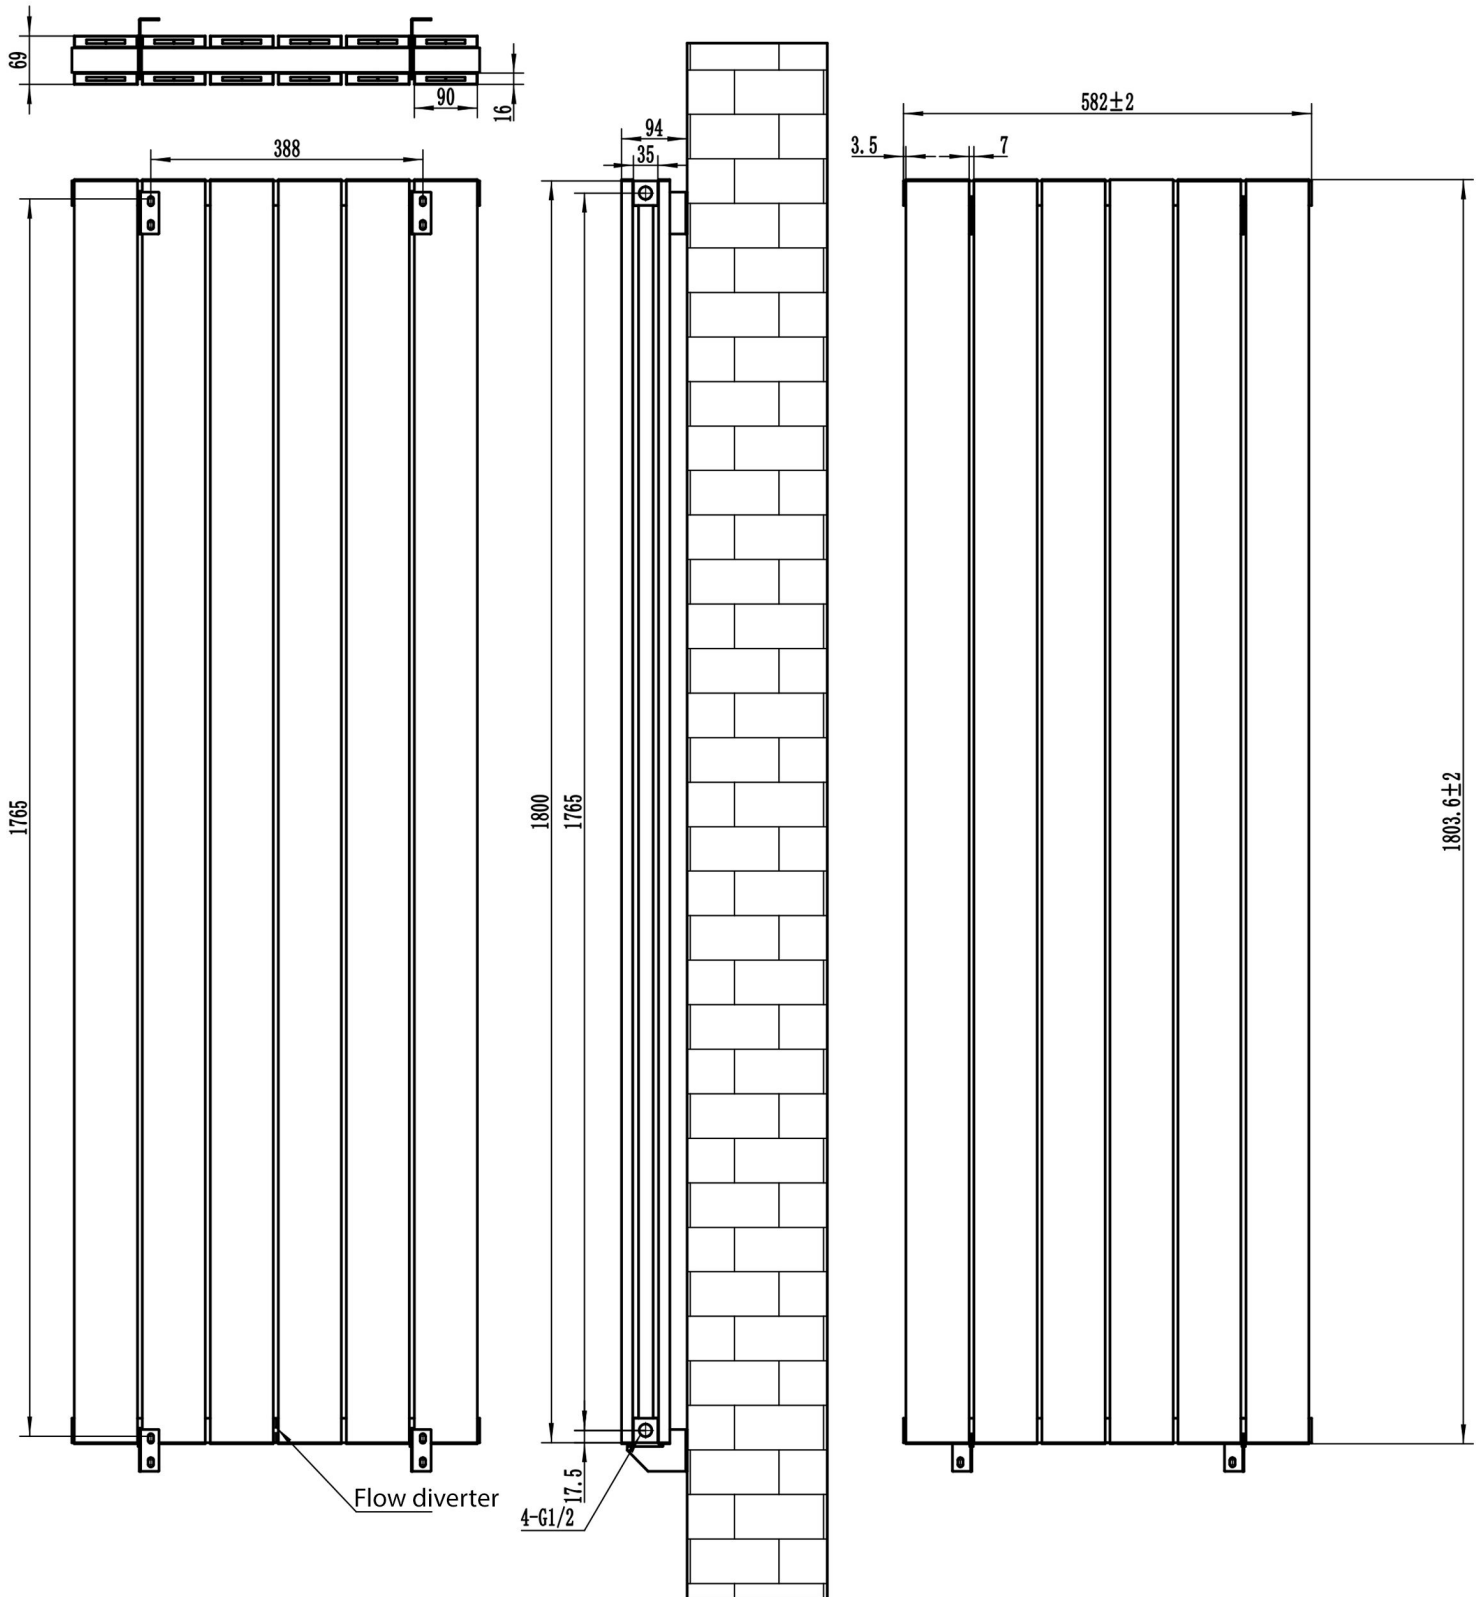

Queenswood Aluminium Radiator 1800 x 582mm.

Technical Drawing

- * Projection from wall : 94mm.
- * Tappings from wall : 58mm.
- * Flow diverter is fixed, cannot be removed.